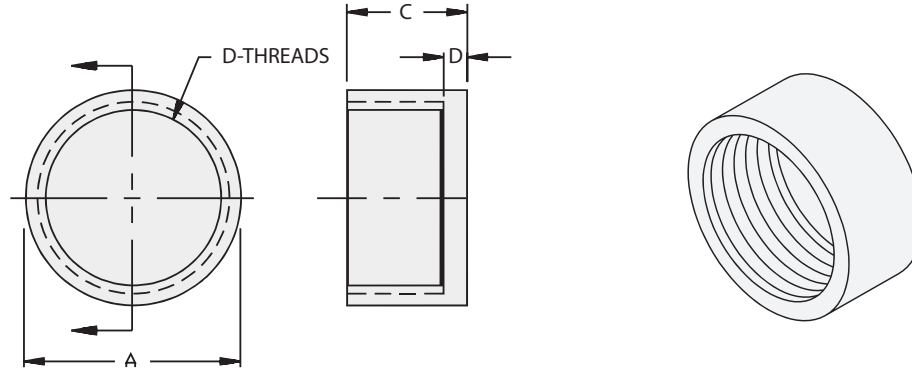

Accessories

PTFE / Ceramic Caps

We reserve the right to make technical alterations without prior notice.

Part Number	ID Number	Barrel Diameter	Material	A	B	C	D
CAP 08-PTFE	A3055-1	8 mm Embeddable	PTFE	0.375 [9.5]	0.03 [0.7]	0.437 [11.1]	M8x1
CAP 08-DER	A9326	8 mm Embeddable	Delrin	0.375 [9.53]	0.03 [0.76]	0.437 [11.1]	M8x1
CAP 12-PTFE	M6966200	12 mm Embeddable	PTFE	0.63 [16.0]	0.03 [0.7]	0.63 [16.0]	M12x1
CAP 12-CER	A2530	12 mm Embeddable	Ceramic	0.58 [14.7]	0.035 [.89]	0.35 [8.90]	M12x1
CAP 12-DER	A9321	12 mm Embeddable	Delrin	0.58 [14.7]	0.035 [.89]	0.35 [8.90]	M12x1
CAP 12N-CER	A9129	12 mm Non-embeddable	Ceramic	0.58 [14.7]	0.035 [.89]	0.60 [15.2]	M12x1
CAP 12N-DER	A9322	12 mm Non-embeddable	Delrin	0.58 [14.7]	0.035 [.89]	0.60 [15.2]	M12x1
CAP 18-PTFE	A3055	18 mm Embeddable	PTFE	0.87 [22.0]	0.04 [1.0]	0.35 [9.0]	M18x1
CAP 18N-PTFE	A3056	18 mm Non-embeddable	PTFE	0.87 [22.0]	0.04 [1.0]	0.79 [20.0]	M18x1
CAP 18-CER	A2531	18 mm Embeddable	Ceramic	0.95 [24.1]	0.045 [1.14]	0.35 [8.90]	M18x1
CAP 18-DER	A9323	18 mm Embeddable	Delrin	0.95 [24.1]	0.045 [1.14]	0.35 [8.90]	M18x1
CAP 18N-CER	A3056-4	18 mm Non-embeddable	Ceramic	0.95 [24.1]	0.045 [1.14]	0.70 17.8	M18x1
CAP 18N-DER	A9324	18 mm Non-embeddable	Delrin	0.95 [24.1]	0.045 [1.14]	0.70 17.8	M18x1
CAP 30-PTFE	A3057	30 mm Embeddable	PTFE	1.34 [34.0]	0.05 [1.2]	0.35 [9.0]	M30x1.5
CAP 30N-PTFE	A3058	30 mm Non-embeddable	PTFE	1.34 [34.0]	0.05 [1.2]	1.14 [29.0]	M30x1.5
CAP 30-CER	A2532	30 mm Embeddable	Ceramic	1.50 [38.1]	0.08 [2.03]	0.39 [9.90]	M30x1.5
CAP 30-DER	A9325	30 mm Embeddable	Delrin	1.50 [38.1]	0.08 [2.03]	0.39 [9.90]	M30x1.5
CAP 30N-DER	A9320	30 mm Non-embeddable	Delrin	1.50 [38.1]	0.08 [2.03]	1.00 [25.4]	M30x1.5
CAP 47-PTFE	A3060	47 mm Embeddable	PTFE	2.20 [55.8]	0.06 [1.6]	0.38 [9.7]	PG 36

Inches [mm]